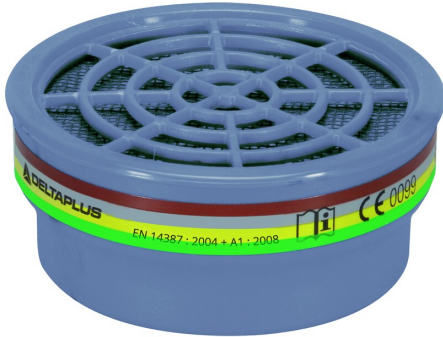

# M6000E ABEK1

REUSABLE RESPIRATORY

Pack of 2 A1B1E1K1 multi-use combination filter inserts for M6200 JUPITER and M6400 JUPITER half masks.